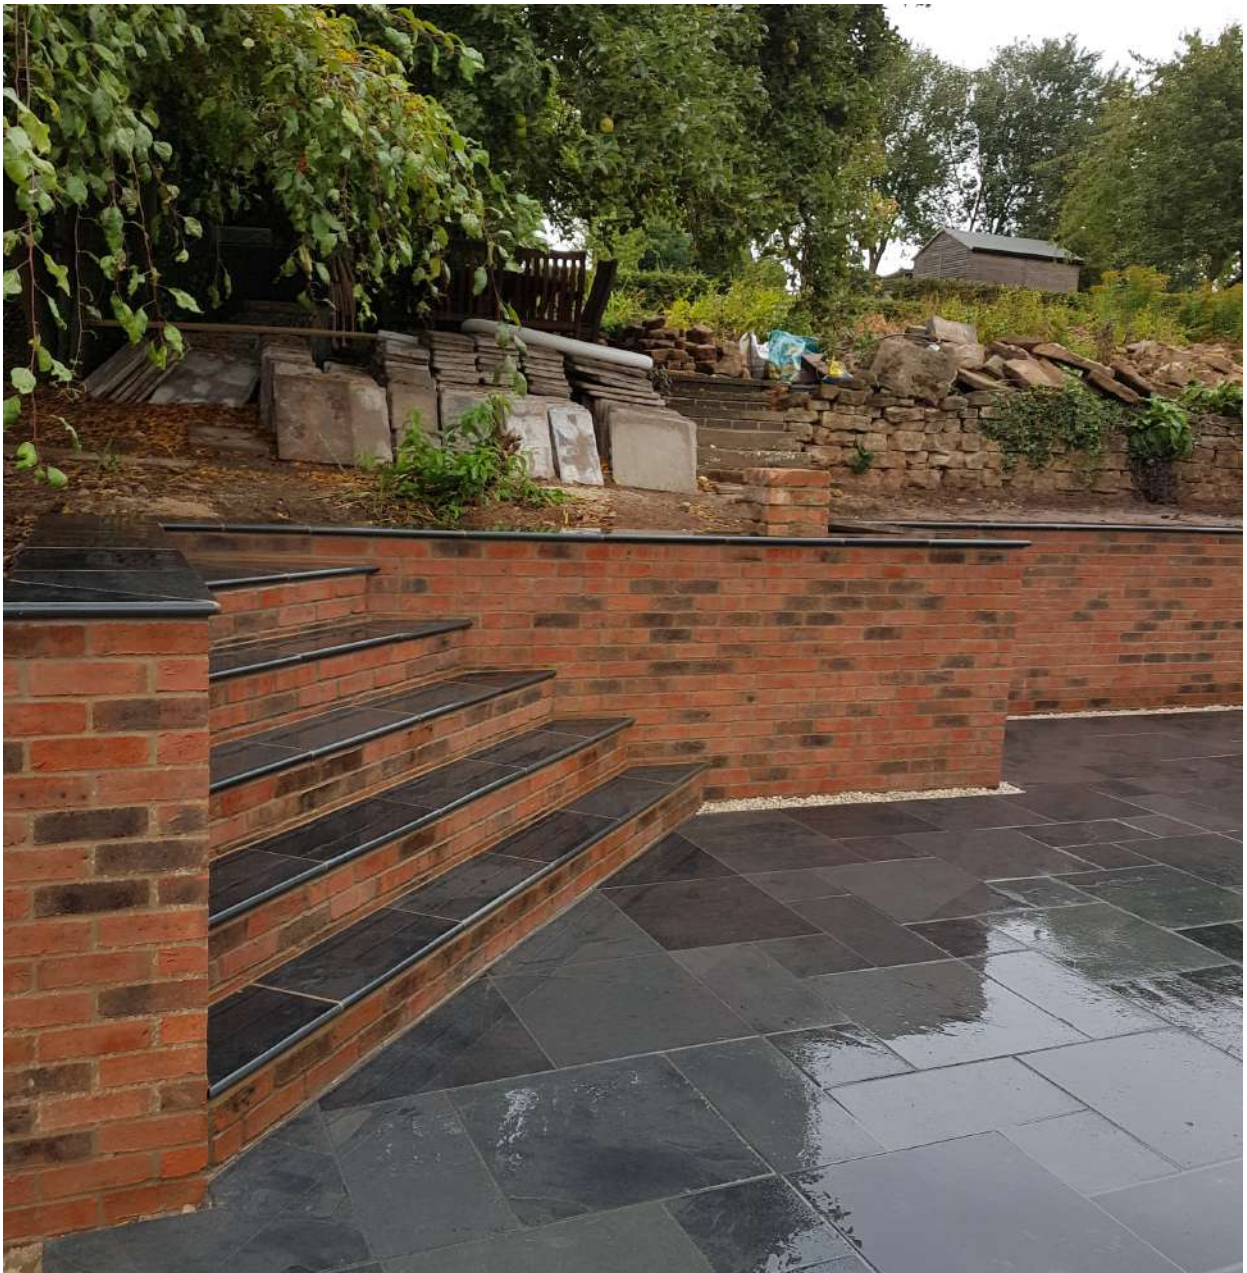

Brick walls!